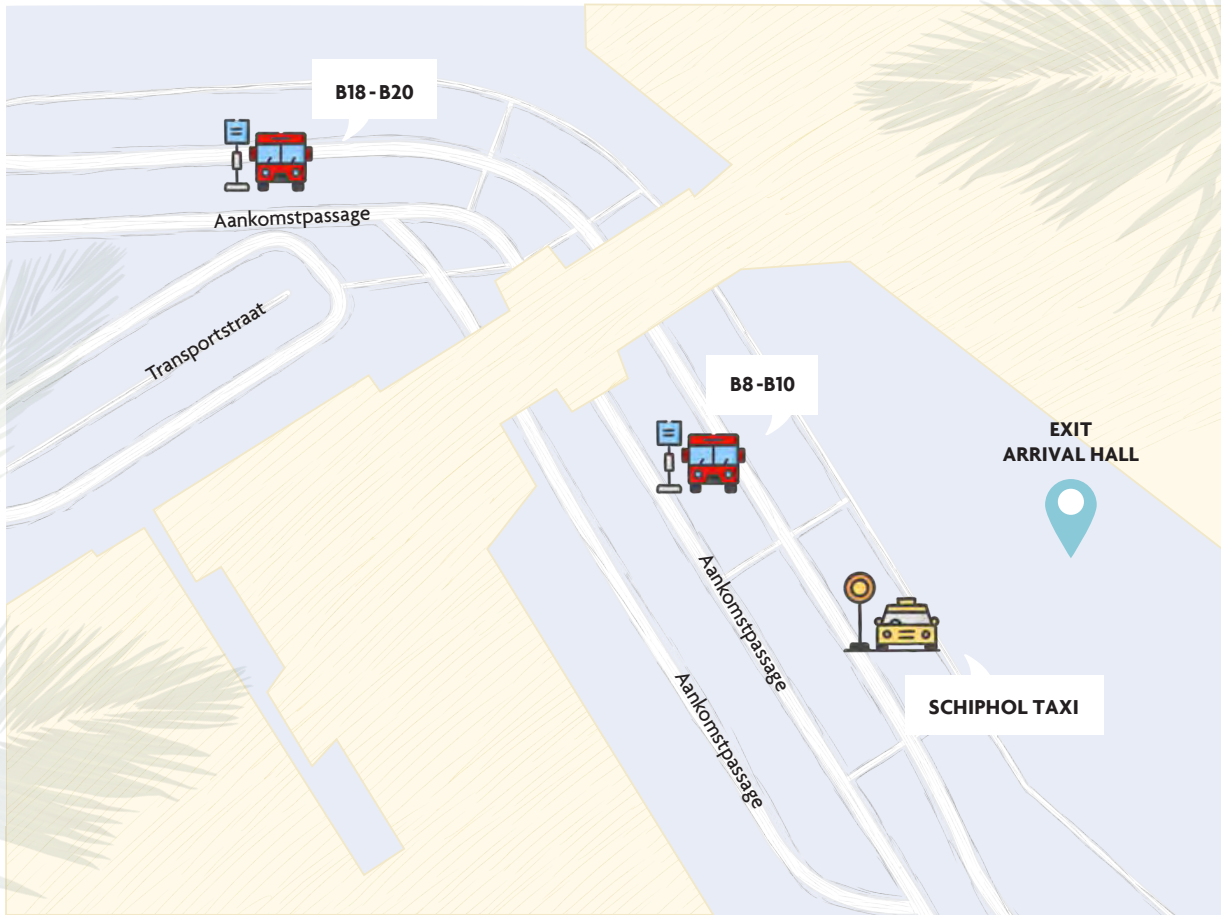

# JOURNEY TO NINETYNINE HOTEL AMSTERDAM AIRPORT

MEANS OF TRANSPORT	ESTIMATED TIME	PRICE LIST	NOTES
<b>BUS 300</b> (Haarlem station)	6-7 minutes	4,00 €	Platform B8 - B10
<b>BUS 397</b> (Nieuw-Vennep Getsewoud P+R)	6-7 minutes	4,00 €	Platform B18 - B20
<b>UBER</b>	8-10 minutes	13,00 - 17,00 €	Bus stop next to Sheraton Hotel
<b>SCHIPHOL TAXI</b>	8-9 minutes	35,00 €	Taxi stand outside arrival hall
<b>HOTEL TAXI PICK UP</b>	8-9 minutes	21,50 €	1-4 pax
<b>HOTEL TAXI PICK UP</b>	8-9 minutes	27,00 €	5-8 pax